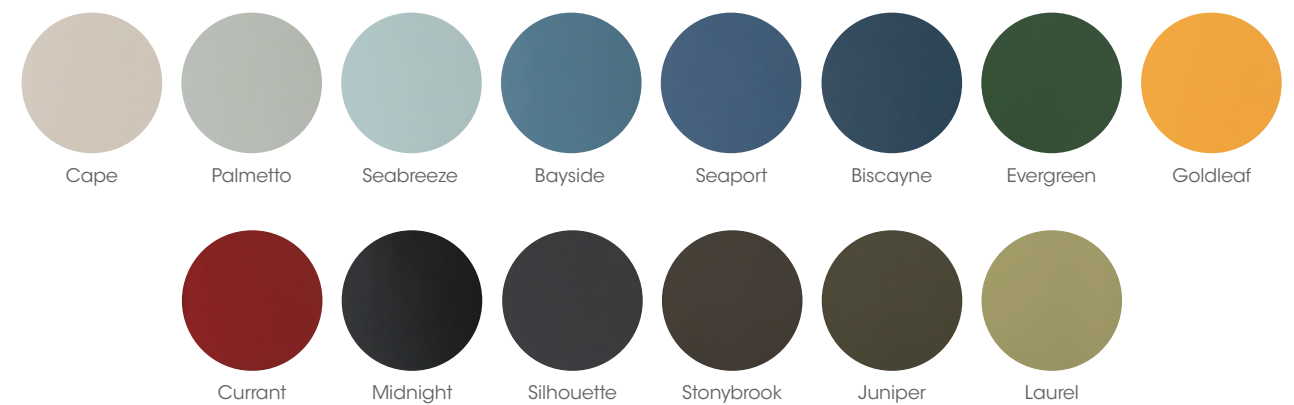

*Not available with Berwyn door style.