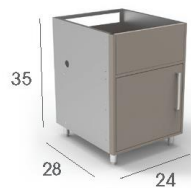

White

Ash

Black

QUICK SHIP CABINETS

- In stock and ready to ship today, delivers in days, not weeks

**GAS GRILL
BASE**
Width: 24"
(GGBV24L)

**BASE, FOUR
DRAWERS**
Width: 24"
(DB24)

**FINISHED
SIDE PANEL**
(FSP31)

**GAS GRILL
BASE**
Width: 42"
(GGBV42)

SINK BASE
Width: 24"
(SB24L, SB24R)

**FINISHED
BACK PANEL**
(Solid or Vented)

**BASE, FULL
HEIGHT DOOR**
Width: 24"
(B24FHL, B24FHR)

SINK BASE
Width: 36"
(SB36)

MOBILE BASE
Widths: 48", 72", 96"
(MB48, MB72, MB96)