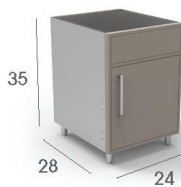

White

Ash

Black

QUICK SHIP CABINETS

- In stock and ready to ship today, delivers in days, not weeks

**GAS GRILL
BASE**
Width: 24"
(GGBV24L)

**BASE, FOUR
DRAWERS**
Width: 24"
(DB24)

**FINISHED
SIDE PANEL**
(FSP31)

**GAS GRILL
BASE**
Width: 42"
(GGBV42)

SINK BASE
Width: 24"
(SB24L, SB24R)

**FINISHED
BACK PANEL**
(Solid or Vented)

**BASE, FULL
HEIGHT DOOR**
Width: 24"
(B24FHL, B24FHR)

SINK BASE
Width: 36"
(SB36)

MOBILE BASE
Widths: 48", 72", 96"
(MB48, MB72, MB96)