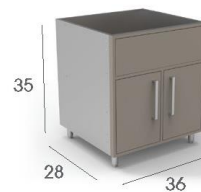

White

Ash

Black

QUICK SHIP CABINETS

- In stock and ready to ship today, delivers in days, not weeks

**GAS GRILL
BASE**
Width: 24"
(GGBV24L)

**BASE, FOUR
DRAWERS**
Width: 24"
(DB24)

**FINISHED
SIDE PANEL**
(FSP31)

**GAS GRILL
BASE**
Width: 42"
(GGBV42)

SINK BASE
Width: 24"
(SB24L, SB24R)

**FINISHED
BACK PANEL**
(Solid or Vented)

**BASE, FULL
HEIGHT DOOR**
Width: 24"
(B24FHL, B24FHR)

SINK BASE
Width: 36"
(SB36)

MOBILE BASE
Widths: 48", 72", 96"
(MB48, MB72, MB96)

QUICK SHIP CABINETS

- In stock and ready to ship today, delivers in days, not weeks

**BASE,
ONE DRAWER**
Width: 18"
(B18L, B18R)

**BASE WASTE
BASKET**
Width: 24"
(BWB24)

BASE CORNER
Width: 48"
(BC48L, BC48R)