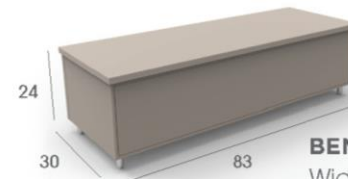

BENCH STORAGE
Width: 83" (BS83)