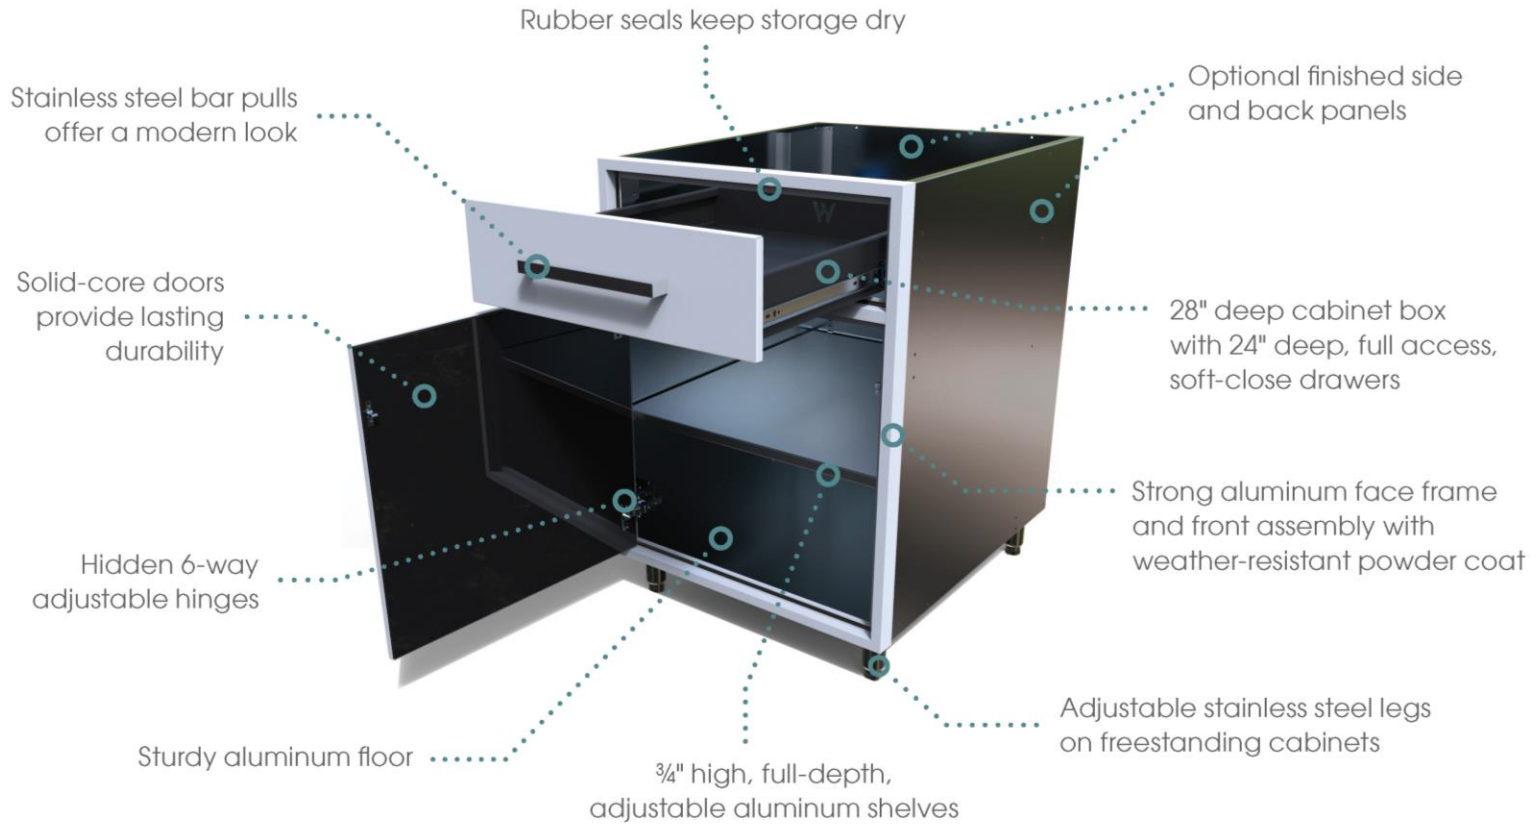

FULLY ASSEMBLED

Freestanding cabinets, hardscape inserts and wall hung cabinets are ready to use right away.

SEALED STORAGE

All doors and drawers are sealed with an EPDM D-Seal to insure a weather resistant interior.

LIGHTWEIGHT

Easy to handle and install.

AAMA 2604

- Low maintenance
- No setbacks from salt water
- Provides color options that won't fade

**Architectural Grade
Powder Coat**

CONSTRUCTION FEATURES

WOLF ENDURANCE CABINETS ARE MADE FROM MORE THAN **25% RECYCLED MATERIALS**