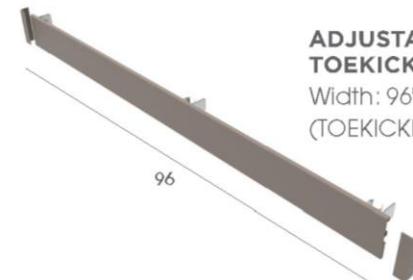

QUICK SHIP CABINETS

- In stock and ready to ship today, delivers in days, not weeks

**BASE,
ONE DRAWER**
Width: 18"
(B18L, B18R)

**BASE WASTE
BASKET**
Width: 24"
(BWB24)

BASE CORNER
Width: 48"
(BC48L, BC48R)

**BASE,
ONE DRAWER**
Width: 24"
(B24L, B24R)

**PROPANE
BASE**
Width: 18"
(PPBV18L)

BENCH STORAGE
Width: 83" (BS83)

**CERAMIC
GRILL BASE**
Width: 30"
(GCB30)

**FLUTED
COLUMN**
Height: 35"
(COLUMNKIT)

**ADJUSTABLE
TOEKICK**
Width: 96"
(TOEKICKKIT)