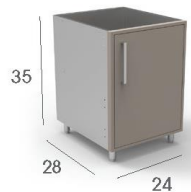

White

Ash

Black

QUICK SHIP CABINETS

- In stock and ready to ship today, delivers in days, not weeks

**GAS GRILL
BASE**
Width: 24"
(GGBV24L)

**BASE, FOUR
DRAWERS**
Width: 24"
(DB24)

**FINISHED
SIDE PANEL**
(FSP31)

**GAS GRILL
BASE**
Width: 42"
(GGBV42)

SINK BASE
Width: 24"
(SB24L, SB24R)

**FINISHED
BACK PANEL**
(Solid or Vented)

**BASE, FULL
HEIGHT DOOR**
Width: 24"
(B24FHL, B24FHR)

SINK BASE
Width: 36"
(SB36)

MOBILE BASE
Widths: 48", 72", 96"
(MB48, MB72, MB96)

QUICK SHIP CABINETS

- In stock and ready to ship today, delivers in days, not weeks

**BASE,
ONE DRAWER**
Width: 18"
(B18L, B18R)

**BASE WASTE
BASKET**
Width: 24"
(BWB24)

BASE CORNER
Width: 48"
(BC48L, BC48R)