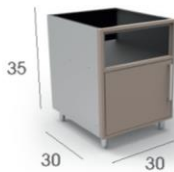

**GAS GRILL
BASE**
Width: 42"
(GGBV42)

SINK BASE
Width: 24"
(SB24L, SB24R)

**FINISHED
BACK PANEL**
(Solid or Vented)

**BASE, FULL
HEIGHT DOOR**
Width: 24"
(B24FHL, B24FHR)

SINK BASE
Width: 36"
(SB36)

MOBILE BASE
Widths: 48", 72", 96"
(MB48, MB72, MB96)

QUICK SHIP CABINETS

- In stock and ready to ship today, delivers in days, not weeks

**BASE,
ONE DRAWER**
Width: 18"
(B18L, B18R)

**BASE WASTE
BASKET**
Width: 24"
(BWB24)

BASE CORNER
Width: 48"
(BC48L, BC48R)

**BASE,
ONE DRAWER**
Width: 24"
(B24L, B24R)

**PROPANE
BASE**
Width: 18"
(PPBV18L)

BENCH STORAGE
Width: 83" (BS83)

**CERAMIC
GRILL BASE**
Width: 30"
(GCB30)

**FLUTED
COLUMN**
Height: 35"
(COLUMNKIT)

**ADJUSTABLE
TOEKICK**
Width: 96"
(TOEKICKKIT)