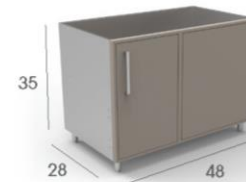

**GAS GRILL
BASE**
Width: 42"
(GGBV42)

SINK BASE
Width: 24"
(SB24L, SB24R)

**FINISHED
BACK PANEL**
(Solid or Vented)

**BASE, FULL
HEIGHT DOOR**
Width: 24"
(B24FHL, B24FHR)

SINK BASE
Width: 36"
(SB36)

MOBILE BASE
Widths: 48", 72", 96"
(MB48, MB72, MB96)

QUICK SHIP CABINETS

- In stock and ready to ship today, delivers in days, not weeks

**BASE,
ONE DRAWER**
Width: 18"
(B18L, B18R)

**BASE WASTE
BASKET**
Width: 24"
(BWB24)

BASE CORNER
Width: 48"
(BC48L, BC48R)

**BASE,
ONE DRAWER**
Width: 24"
(B24L, B24R)

**PROPANE
BASE**
Width: 18"
(PPBV18L)

BENCH STORAGE
Width: 83" (BS83)

**CERAMIC
GRILL BASE**
Width: 30"
(GCB30)

**FLUTED
COLUMN**
Height: 35"
(COLUMNKIT)

**ADJUSTABLE
TOEKICK**
Width: 96"
(TOEKICKKIT)