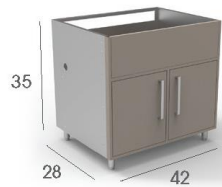

White

Ash

Black

QUICK SHIP CABINETS

- In stock and ready to ship today, delivers in days, not weeks

**GAS GRILL
BASE**
Width: 24"
(GGBV24L)

**BASE, FOUR
DRAWERS**
Width: 24"
(DB24)

**FINISHED
SIDE PANEL**
(FSP31)

**GAS GRILL
BASE**
Width: 42"
(GGBV42)

SINK BASE
Width: 24"
(SB24L, SB24R)

**FINISHED
BACK PANEL**
(Solid or Vented)

**BASE, FULL
HEIGHT DOOR**
Width: 24"
(B24FHL, B24FHR)

SINK BASE
Width: 36"
(SB36)

MOBILE BASE
Widths: 48", 72", 96"
(MB48, MB72, MB96)