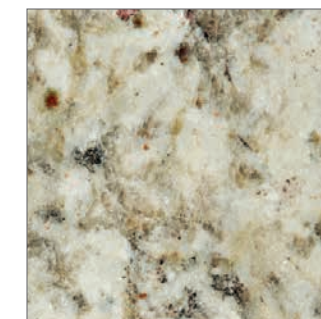

NATURAL GRANITE Tiger Skin White

COLORS

Absolute Black 952

Burlywood 901

Elysian 9403

Luna Bai 9602

Meteorite 903

Rio Roca 9603