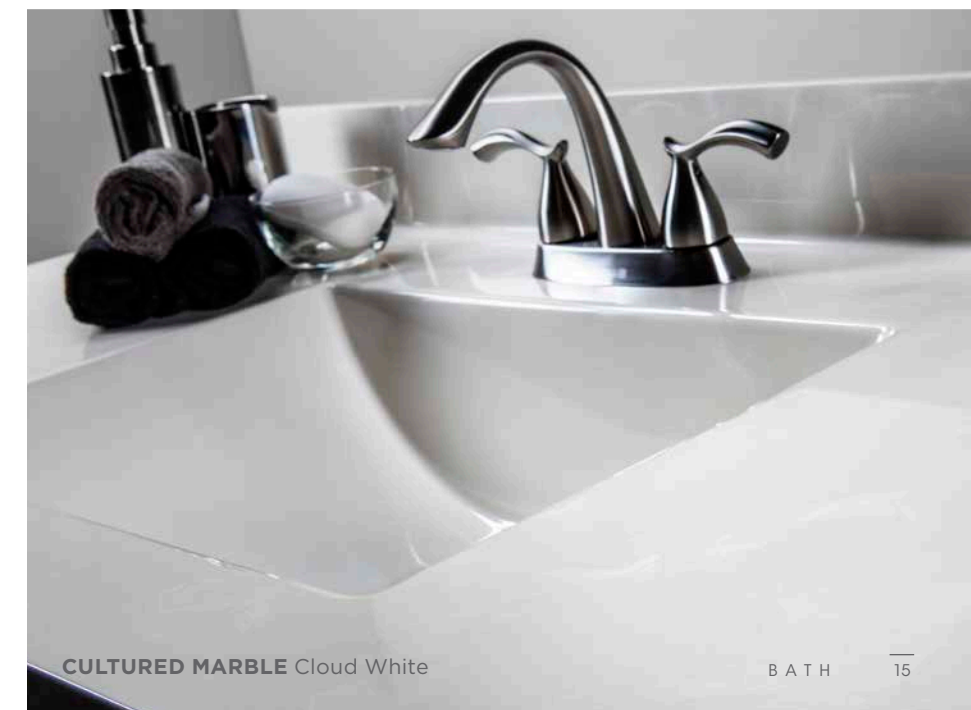

Choose from two popular neutral colors to immediately enhance any traditional or modern bath decor.

- » Integral recess oval or flush rectangle bowls available in popular standard sizes
- » All-in-one design for easy cleaning
- » Wear-resistant topcoat provides durability and lasting beauty
- » Pre-drilled faucet holes
- » 3/4" thickness

CULTURED MARBLE
Cotton White

Vanity Top:
QUARTZ Copper Sand
Vanity: Wolf Classic™
BERWYN Opal Paint

NATURAL GRANITE Elysian

ALL ABOUT THE WAY YOU LIVE.

Transform your bath into a space that's flawlessly functional, beautiful from any angle, and creatively yours. Nearly anything is possible with the palette of materials, finishes and colors available in Wolf vanity tops. From Cultured Marble to Quartz, classic styling or contemporary elegance, you can design a bath that fits your family's way of living — now and for years to come.