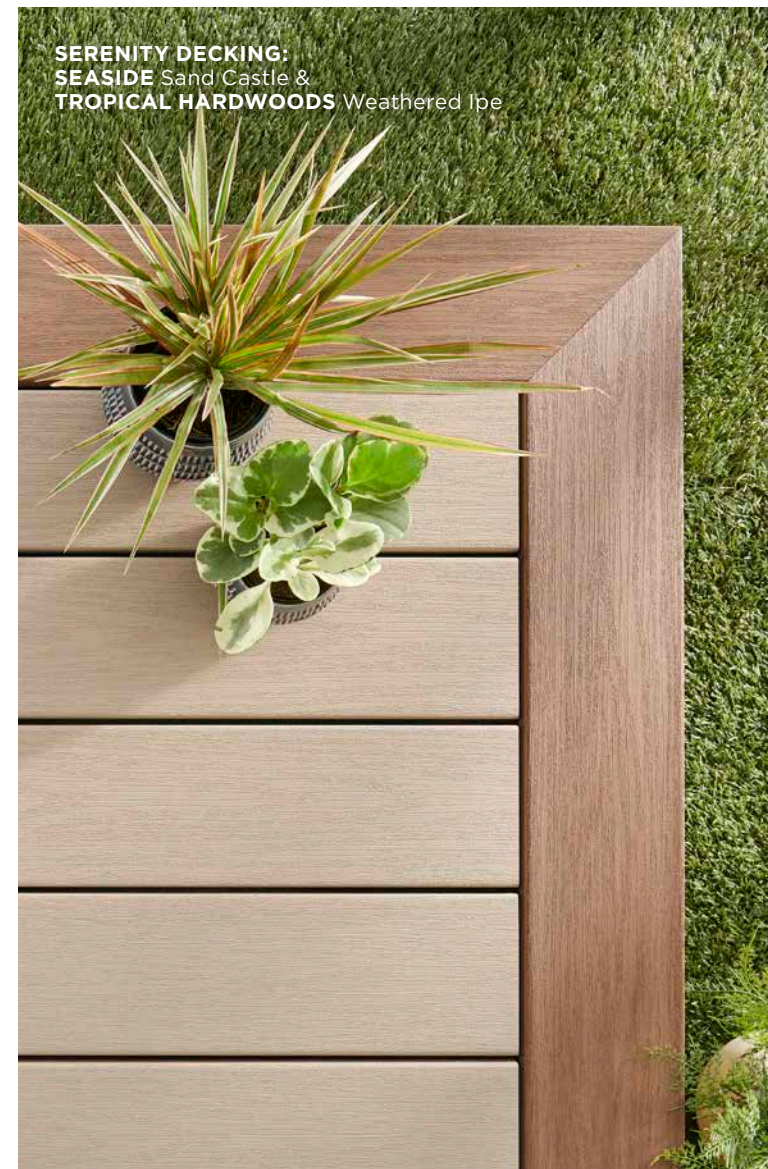

SERENITY DECKING:
SEASIDE Sand Castle &
TROPICAL HARDWOODS Weathered Ipe