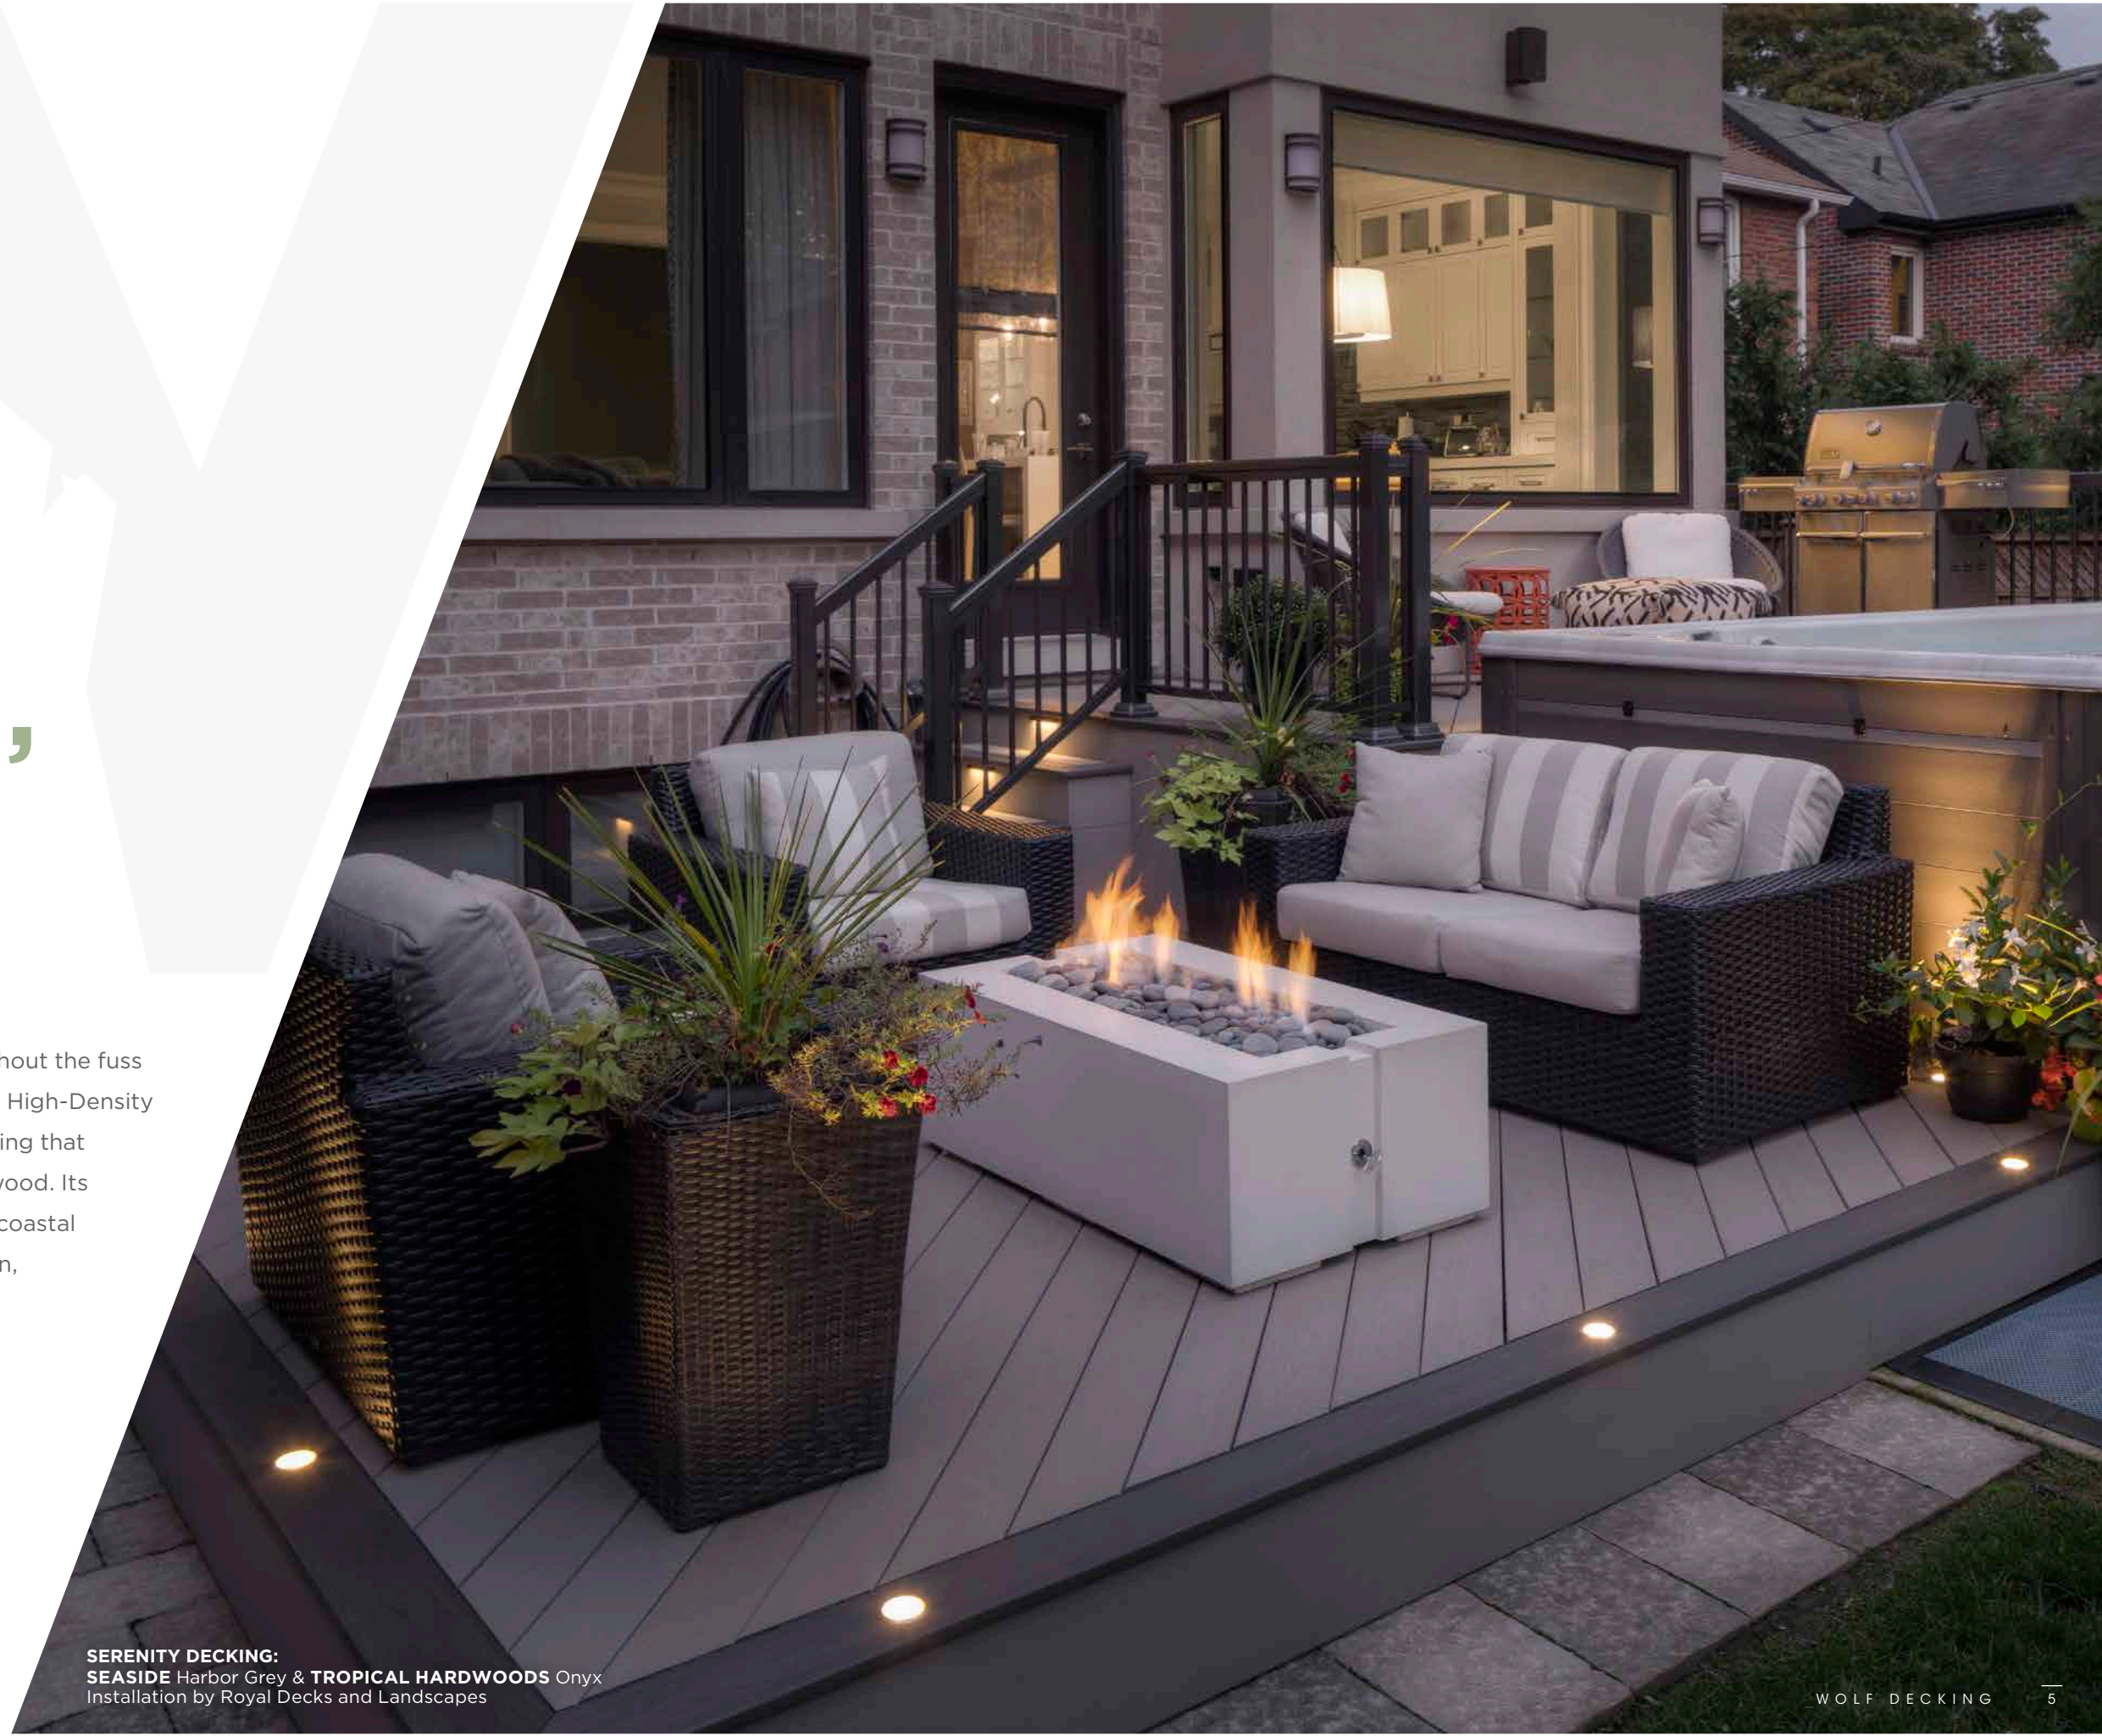

WOLF SERENITY™ DECKING
HIGH-DENSITY CELLULAR™ TECHNOLOGY

LOOKS AMAZING, RAIN OR SHINE

Spend more quality time enjoying your deck without the fuss of caring for wood. Wolf Serenity™ Decking with High-Density Cellular™ Technology is a low-maintenance decking that provides the color variation and texture of real wood. Its moisture repellency makes it ideal for rainy and coastal regions. Plus it maintains its color, even in the sun, so you can expect long-lasting beauty.

SERENITY DECKING:
SEASIDE Harbor Grey & **TROPICAL HARDWOODS** Onyx
Installation by Royal Decks and Landscapes