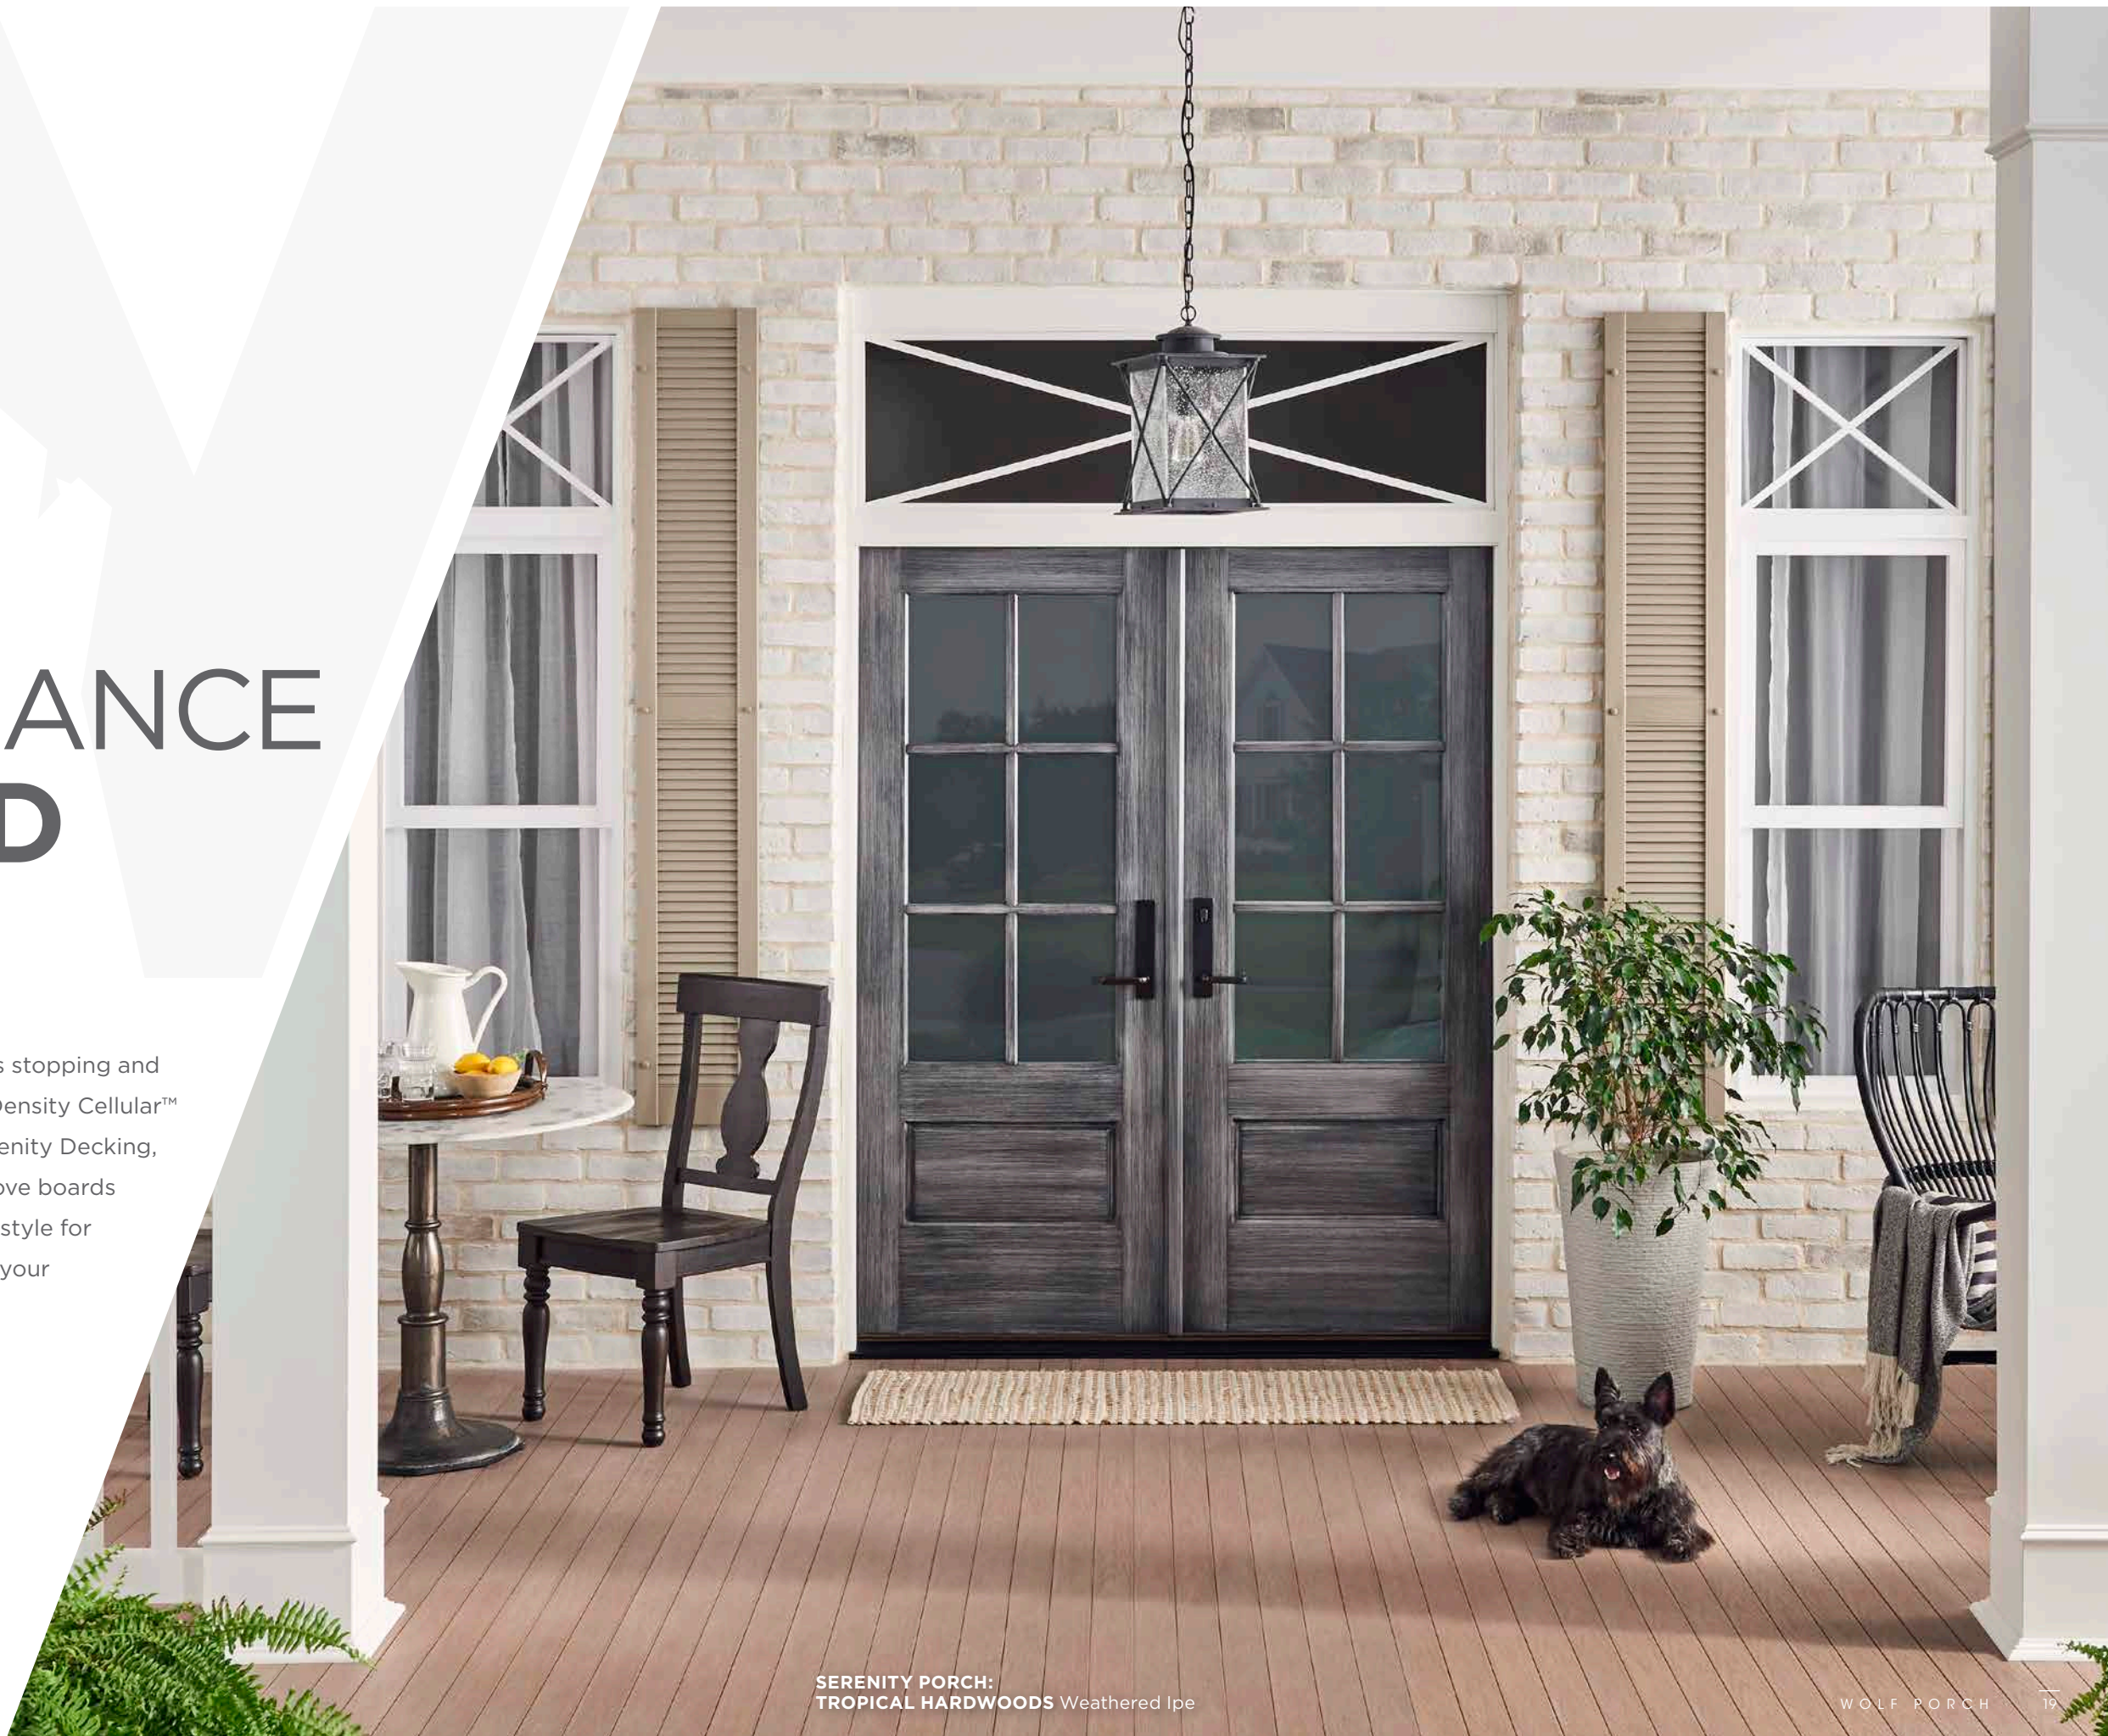

WOLF SERENITY™ PORCH
HIGH-DENSITY CELLULAR™ TECHNOLOGY

SOLID PERFORMANCE FROM END TO END

Create a comfortable porch that provides serious stopping and staying power. Wolf Serenity™ Porch with High-Density Cellular™ Technology offers the same benefits as Wolf Serenity Decking, only it features narrower-width, tongue-and-groove boards that create a solid surface area in the customary style for porches. Wolf Serenity Porch offers curb appeal your neighbors will surely envy.