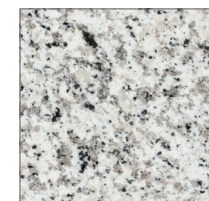

Cotton White 100

Cloud White 101

Cotton White 100

Cloud White 101

NATURAL GRANITE

- Installed oval or rectangle bowl included
- Variety of bowl sizes and colors available
- Pre-drilled faucet holes with multiple configurations
- Five decorative profile options
- 3/4" thickness with a 1-1/4" thickness option

Meteorite 903

Tiger Skin White 904

Wheat 902

QUARTZ

- Installed oval or rectangle bowl included
- Variety of bowl sizes and colors available
- Pre-drilled faucet holes with multiple configurations
- Five decorative profile options
- 3/4" thickness with a 1-1/4" thickness option