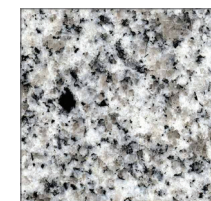

CULTURED MARBLE

- Available in either recessed oval or flush rectangle bowl in popular standard sizes
- All-in-one design for easy cleaning
- Wear-resistant top coat provides durability and lasting beauty
- Pre-drilled faucet holes
- 3/4" thickness

Cotton White 100

Cloud White 101

Cotton White 100

Cloud White 101

NATURAL GRANITE

- Installed oval or rectangle bowl included
- Variety of bowl sizes and colors available
- Pre-drilled faucet holes with multiple configurations
- Five decorative profile options
- 3/4" thickness with a 1-1/4" thickness option

Meteorite 903

Tiger Skin White 904

Wheat 902

QUARTZ

- Installed oval or rectangle bowl included
- Variety of bowl sizes and colors available
- Pre-drilled faucet holes with multiple configurations
- Five decorative profile options
- 3/4" thickness with a 1-1/4" thickness option