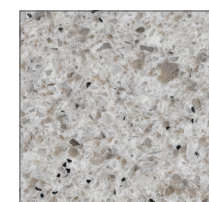

Ocean Grey 1002