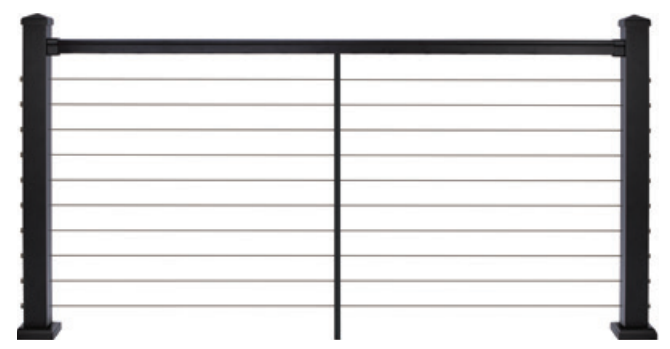

Innovative tension-fit balusters prevent rattling

Single corner posts maximize cable runs and reduce costs

On cover:
SERENITY DECKING:
TROPICAL HARDWOODS Beechwood

The Studio Collection of Gallery Railing can improve the look of — and view from — nearly any deck, patio or balcony. Horizontal cable offers a clear, unobstructed view, letting you enjoy your surroundings without distraction.

SERENITY DECKING:
TROPICAL HARDWOODS Beechwood

THE ADVANTAGES ARE EASY TO SEE—AND BEAUTIFUL.

Whether baluster or cable, Gallery™ Railing offers style and beauty along with quality construction for years of enjoyment.

- » **Benefit from quality construction:** AAMA 2604 powder-coated, extruded aluminum with a textured black finish resists rust, corrosion, and weathering, never needs staining or painting, and is easy to clean
- » **Select an infill:** Horizontal cable (316 marine-grade stainless steel) or black square balusters
- » **Customize it:** 36" and 42" heights and 6' and 8'* sections (*horizontal cable only)
- » **Enjoy peace of mind:** Sturdy, secure balusters and handrails meet safety/building codes (IBC/IRC) for a safe, reliable barrier
- » **Put it all together:** Lightweight design eases transport and installation; cable installs without special tools; and tension-fit balusters and supplied templates ensure easy installation

STUDIO COLLECTION

Square Baluster Infill

Horizontal Cable Infill

CABLE FEATURES

- » 316 marine-grade stainless steel — excellent weather resistance makes it ideal for coastal applications
- » Easy 3-step tensioner (3/16" Allen key comes in install kit) allows homeowners to maintain and adjust cable tension
- » Pre-drilled holes simplify installation and are drilled prior to powder coating for a clean, finished look
- » Concealed hardware adds a sleek, professional aesthetic
- » Available in 10' to 60' lengths