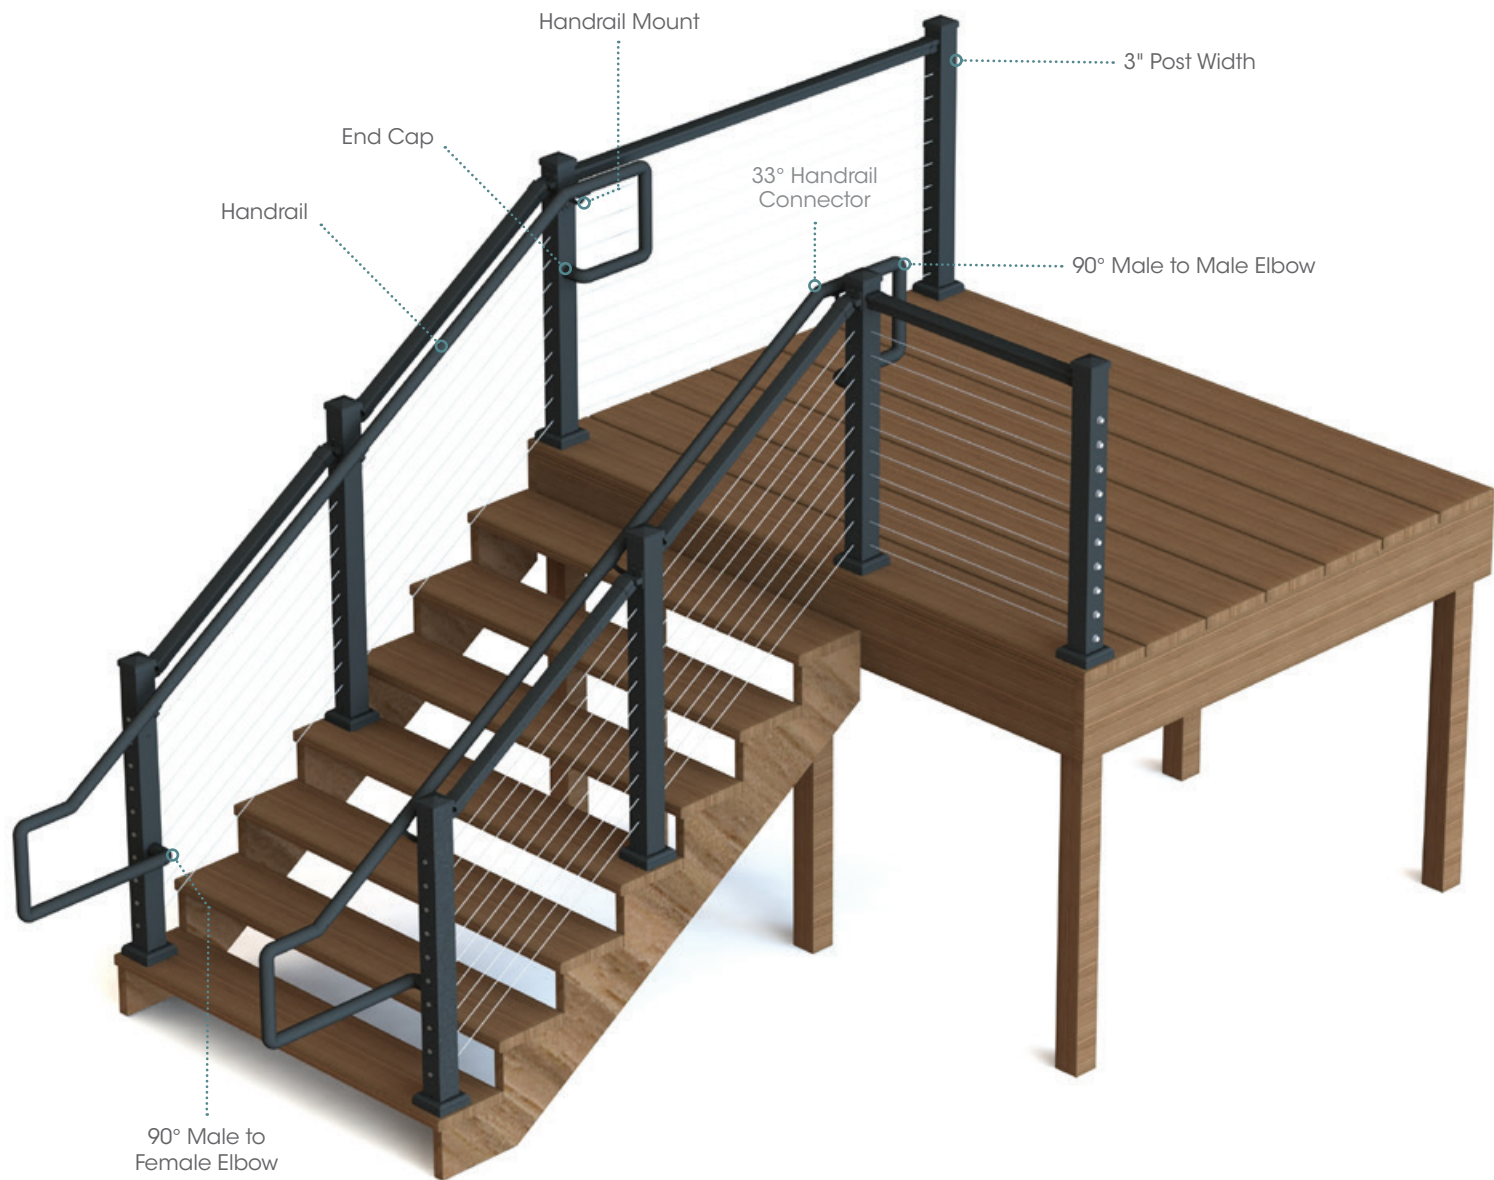

Innovative tension-fit balusters prevent rattling

Single corner posts maximize cable runs and reduce costs

On cover:
SERENITY DECKING:
TROPICAL HARDWOODS Beechwood

The Studio Collection of Gallery Railing can improve the look of — and view from — nearly any deck, patio or balcony. Horizontal cable offers a clear, unobstructed view, letting you enjoy your surroundings without distraction.

STUDIO COLLECTION

Square Baluster Infill

Horizontal Cable Infill

CABLE FEATURES

- » 316 marine-grade stainless steel — excellent weather resistance makes it ideal for coastal applications
- » Easy 3-step tensioner (3/16" Allen key comes in install kit) allows homeowners to maintain and adjust cable tension
- » Pre-drilled holes simplify installation and are drilled prior to powder coating for a clean, finished look
- » Concealed hardware adds a sleek, professional aesthetic
- » Available in 10' to 60' lengths

SERENITY DECKING:
TROPICAL HARDWOODS Amberwood

SERENITY DECKING:
TROPICAL HARDWOODS Beechwood

STURDY DESIGN COMPLIES WITH SAFETY CODES AND ADA.

The Studio Collection is more than just beautiful. Its sturdy, secure balusters and handrails meet safety codes and provide a reliable barrier. It also meets or exceeds IBC and IRC requirements, ensuring peace of mind and adherence to industry standards.

ADA Compliant — Gallery™ Railing components meet Americans with Disabilities Act standards and are easy to install and hold on to.

Rail Splice

Handrail Mount

30°, 33° or 36° Handrail Connector

End Cap

90° Male to Female Elbow