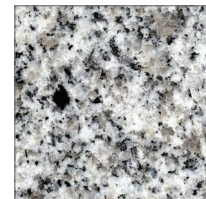

CULTURED MARBLE

- Available in either recessed oval or flush rectangle bowl in popular standard sizes
- All-in-one design for easy cleaning
- Wear-resistant top coat provides durability and lasting beauty
- Pre-drilled faucet holes
- 3/4" thickness

Cotton White 100

Cloud White 101

Cotton White 100

Cloud White 101

NATURAL GRANITE

- Installed oval or rectangle bowl included
- Variety of bowl sizes and colors available
- Pre-drilled faucet holes with multiple configurations
- Five decorative profile options
- 3/4" thickness with a 1-1/4" thickness option

Meteorite 903

Tiger Skin White 904

Wheat 902

QUARTZ

- Installed oval or rectangle bowl included
- Variety of bowl sizes and colors available
- Pre-drilled faucet holes with multiple configurations
- Five decorative profile options
- 3/4" thickness with a 1-1/4" thickness option