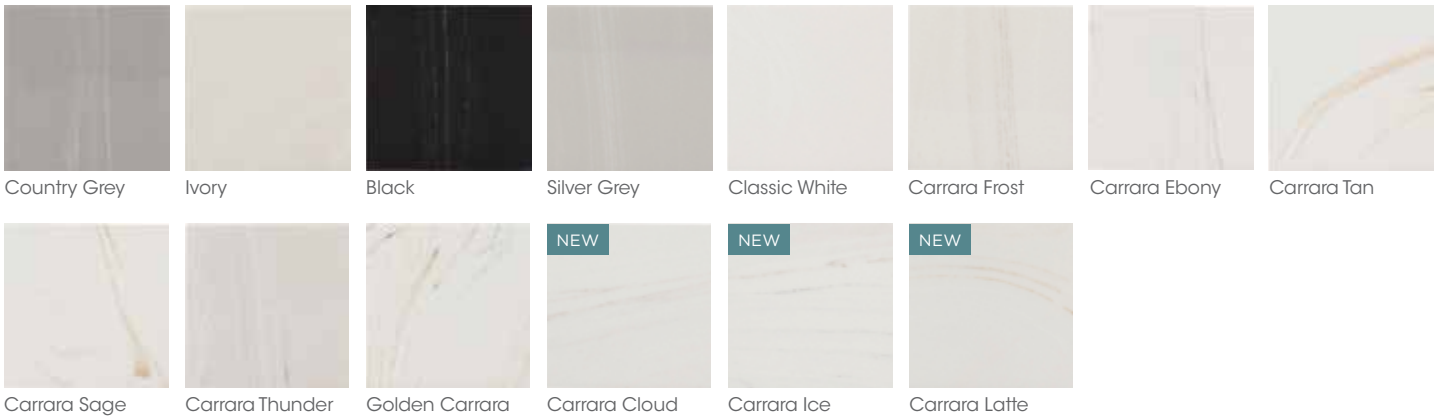

BOWLS

Choose from a variety of integral bowl styles.

*Only available for custom tops

100 Catalina

101 Laguna

103 Royale

104 Malibu

106 Super Bowl*

110 Monterey

115 Wave

116 Super Wave*

126 Cambria*

500 Gatsby*

501 Aspen*

On cover:

Vanity Top: **MARBLE** GOLDEN CARRERA

Bowl: WAVE

Cabinet: WOLF CLASSIC **YORK** JUNIPER PAINT

MARBLE

GRANITE

VEIN GRANITE

ONYX

**MATCH YOUR
STYLE WITH
AN ARRAY
OF COLORS.**

Let your imagination wander through all the color possibilities for your new vanity top — from classic marble to striking solids to veined granite. Traditional or modern bath décor, our colors will enhance your vision.