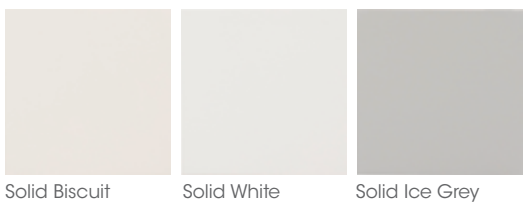

MARBLE

GRANITE

VEIN GRANITE

ONYX

**MATCH YOUR
STYLE WITH
AN ARRAY
OF COLORS.**

Let your imagination wander through all the color possibilities for your new vanity top — from classic marble to striking solids to veined granite. Traditional or modern bath décor, our colors will enhance your vision.

SOLID